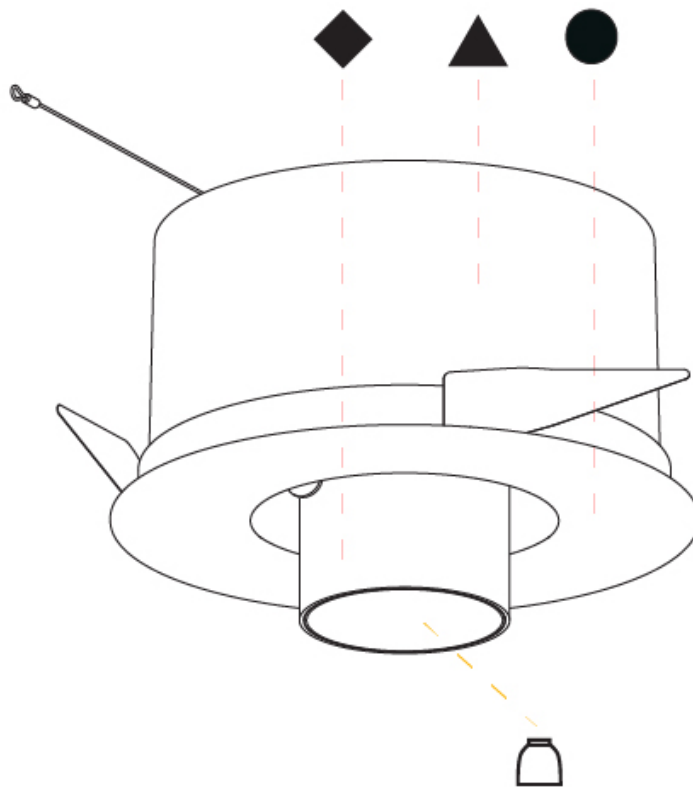

IMAGINE ROUND RECESSED

A35380-

PROJECT	_____
TYPE	_____
SPECIFIER	_____
QUANTITY	_____
DATE	_____